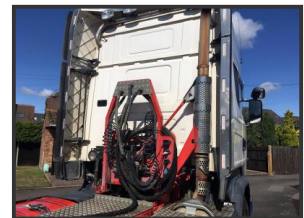

## Scania R730

**£POA**

6X4 , V8 , HUB REDUCTION , RETARDER , TIPPING AND WALKING FLOOR , AIR SUSPENSION , EURO 6, DOUBLE BUNK , NIGHT HEATER , FRIDGE , COFFEE , LEATHER SEATS , CD/STEREO , TELEPHONE,CAMERA SYSYEM , DESIGN WEIGHT 70,000 KG, CONTACT FOR MORE DETAILS