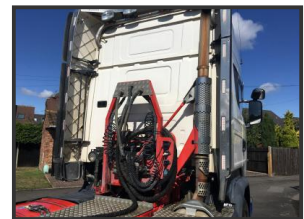

## Scania R730 V8

**£POA**

V8 Topline , Euro 6 , 6x4 , walking floor and tipping ,hub reduction, air suspension, lane assist , double bunk , microwave, fridge and coffee maker , leather seats , cd/telephone/camera system, a/con, night heater etc..design weight 70000 kg