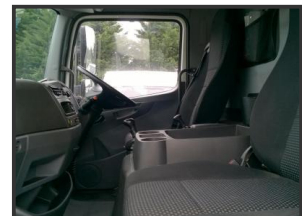

IVER COMMERCIALS

Mercedes Atego 1218

£POA

20' 6" Box with tailift , plain white , tested Feb 2019 , Euro 5 , Digi tacho , one company owner , good condition.

Product Details

Category/Type	BOX TRUCK
Make	Mercedes
Model	Atego 1218
Year	2011/61
Mileage	-