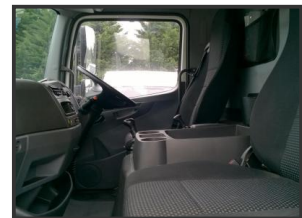

IVER COMMERCIALS

Mercedes Atego 1218

£POA

20' 6" Box with tailift , plain white , tested Feb 2019 , Euro 5 , Digi tacho , one company owner , good condition.

Product Details

Category/Type	BOX TRUCK
Make	Mercedes
Model	Atego 1218
Year	2011/61
Mileage	-