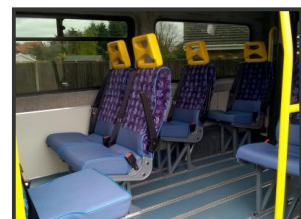

IVER COMMERCIALS

MERCEDES 311 CDI

£POA

AMBULANCE / MINIBUS , 8 SEAT INCLUDING DRIVER ,WHEELCHAIR LIFT ETC , RING FOR MORE DETAILS

Product Details

Category/Type	MINIBUS
Make	MERCEDES
Model	311 CDI
Year	2006/2007
Mileage	98000