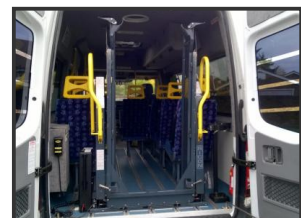

IVER COMMERCIALS

MERCEDES 311 CDI

£POA

AMBULANCE / MINIBUS , 8 SEAT INCLUDING DRIVER ,WHEELCHAIR LIFT ETC , RING FOR MORE DETAILS

Product Details

Category/Type	MINIBUS
Make	MERCEDES
Model	311 CDI
Year	2006/2007
Mileage	98000